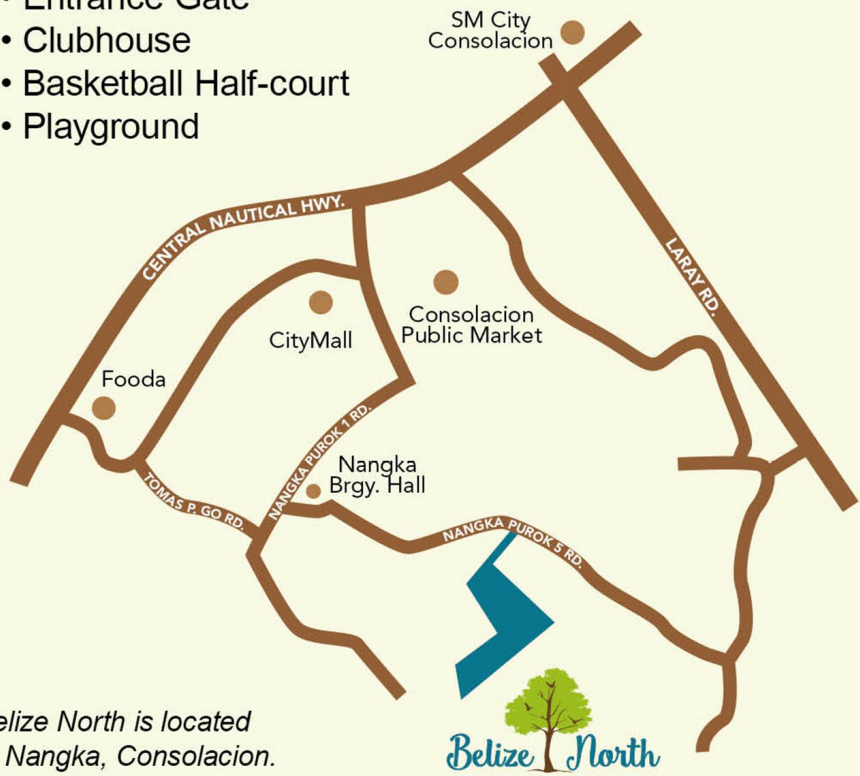

Belize North

Grander things
await

Imagine a larger home on a budget.

Turn wishful thinking into reality at Belize North. With homes that offer more space than others in its category, Belize North truly has grand things in store for you.

Resident Perks

- Entrance Gate
- Clubhouse
- Basketball Half-court
- Playground

Belize North is located at Nangka, Consolacion.

Bella

SINGLE ATTACHED

Lot Area: 100 - 121 sq. m.

Floor Area: 138 sq. m.

Alexa

TOWNHOUSE

Mid Unit

Lot Area: 50 - 53 sq. m.

Floor Area: 78 sq. m.

End Unit

Lot Area: 76 - 149 sq. m.

Floor Area: 92 - 93 sq. m.

Celeste

SINGLE DETACHED

Lot Area: 125 - 172 sq. m.

Floor Area: 157 sq. m.

Corporate Address:
Priland Hive, 18th Floor,
BPI Cebu Corporate Center cor.
Archbishop Reyes & Luzon Ave.,
Cebu Business Park, Cebu City 6000